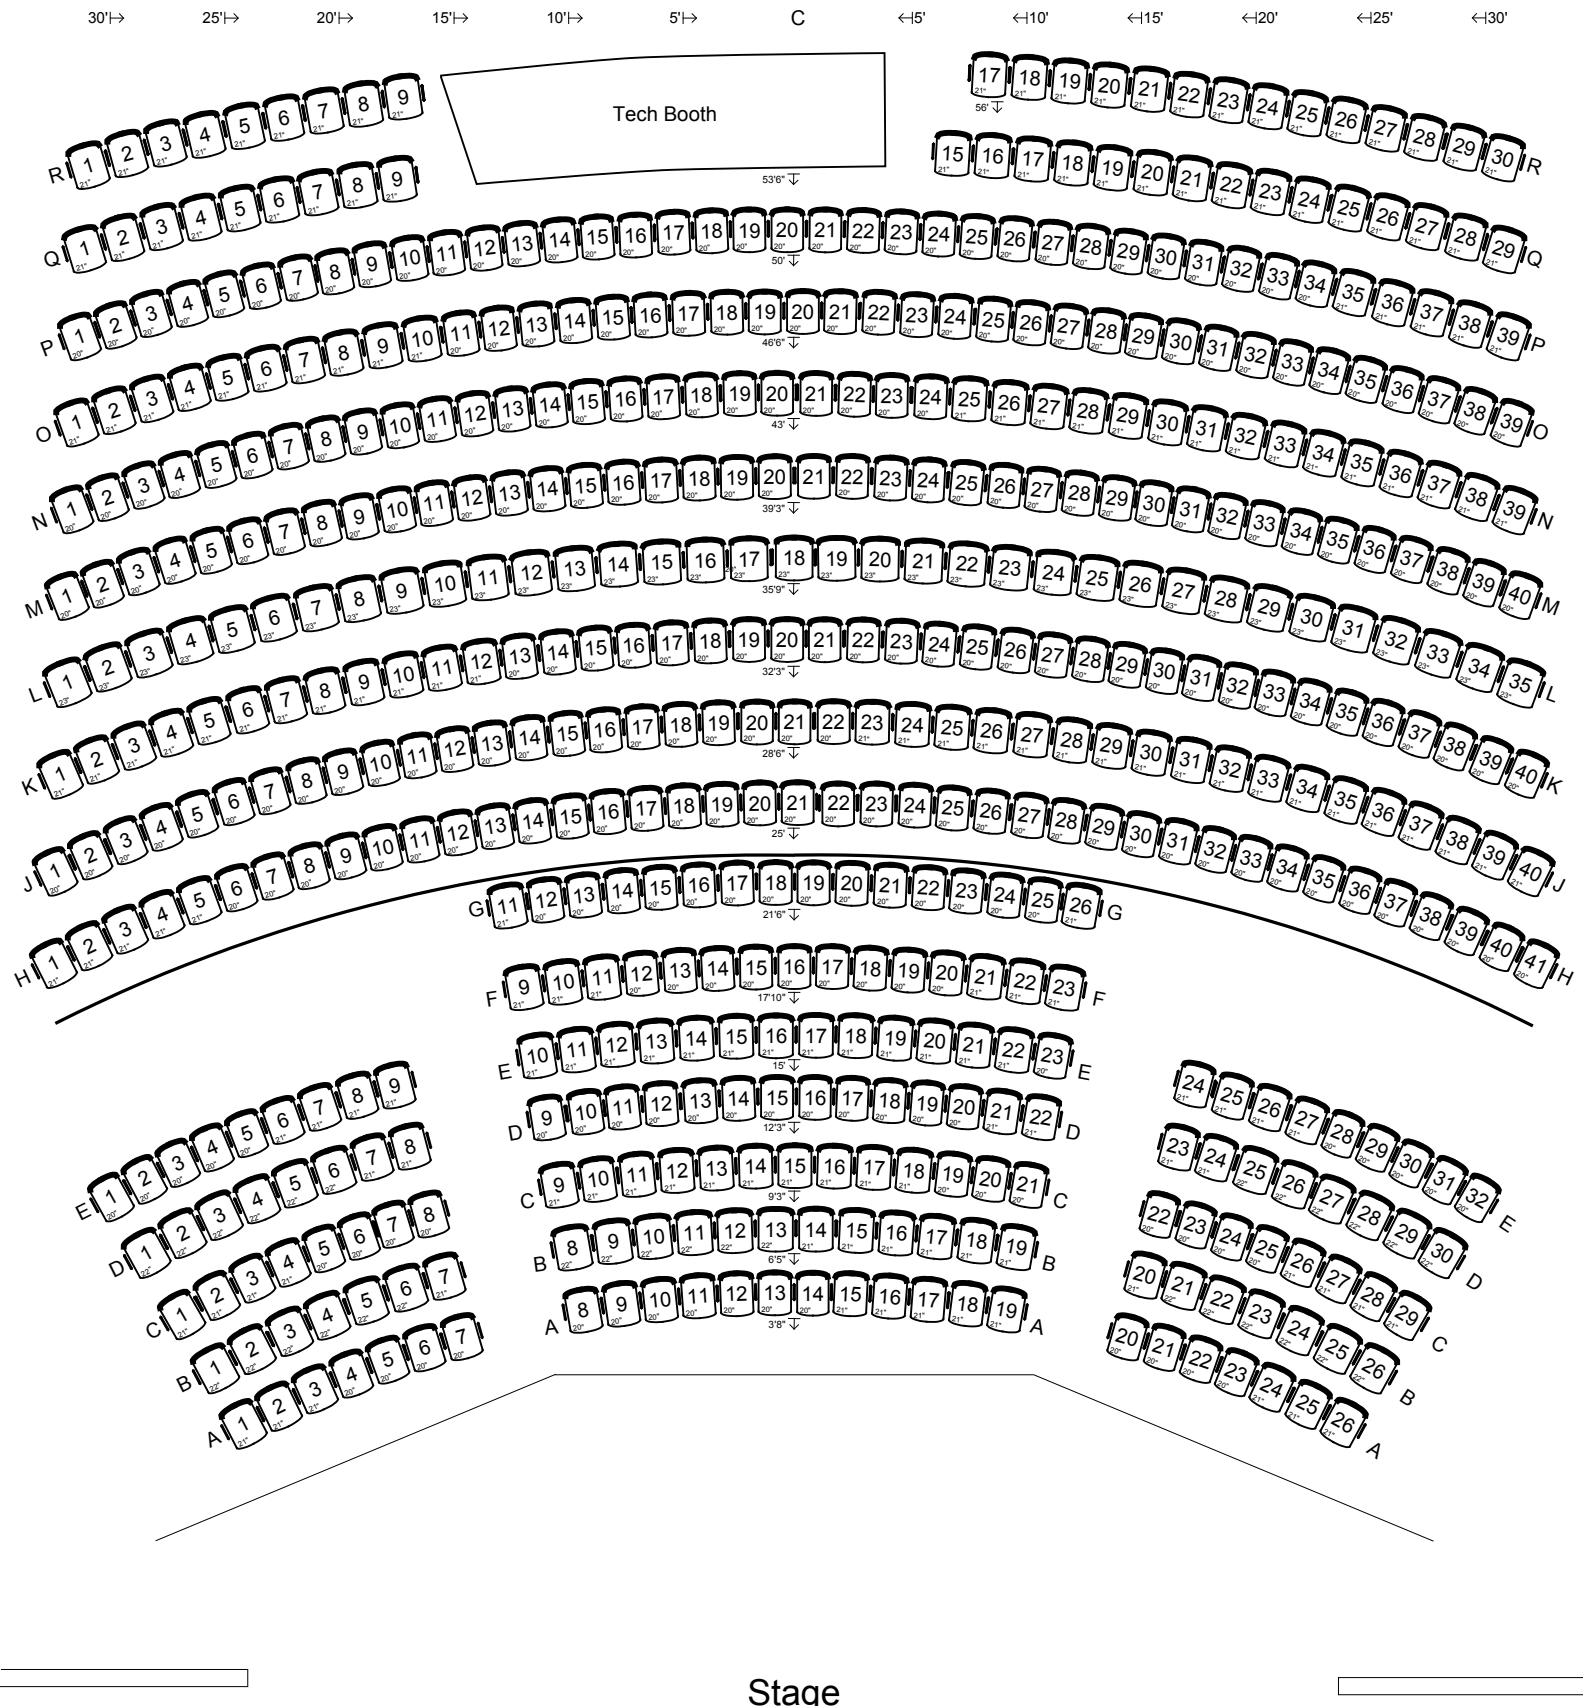

# Fullerton College Campus Theatre

No Removeables

534 Seats

January 2015

## Key

- ← = Length from Center
- ↓ = Length from Stage (Apron)
- ⇓ = Width of Aisle

Stage